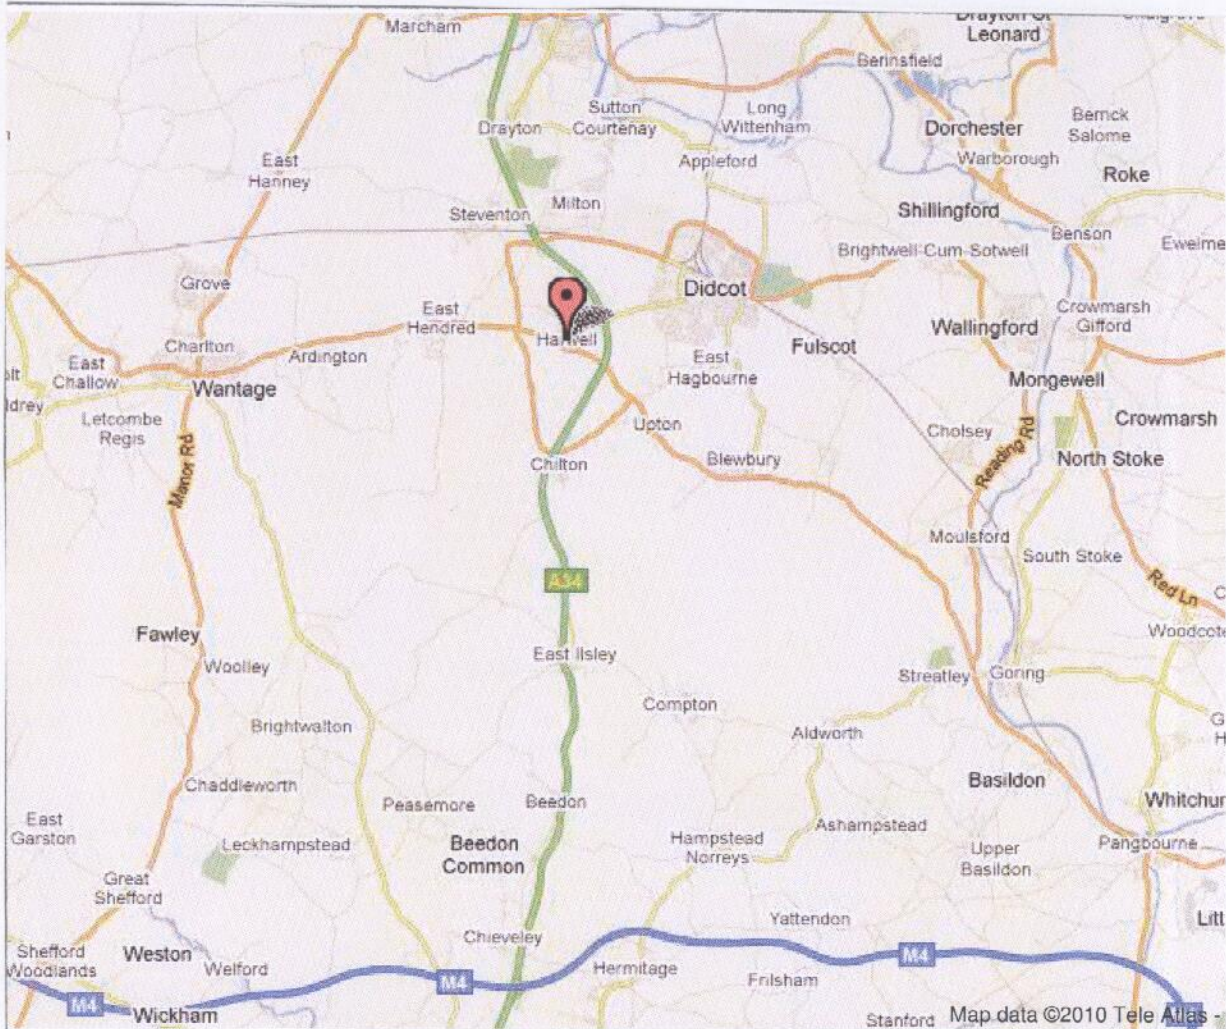

DIRECTIONS TO THE LANKELLYCHASE FOUNDATION
1, THE COURT, HIGH STREET, HARWELL, DIDCOT OX11 0EY
(Please do not rely on you satnav, it will take you to Manor which is at the back of Harwell High Street)

BY ROAD

Mileage from Harwell to:	Oxford	16
	Swindon	36
	Newbury	15
	Reading	19
	London	70

TRAIN

Nearest mainline railway station Didcot Parkway.
 First Great Western operate a regular service which takes approx
 39 mins to London Paddington.